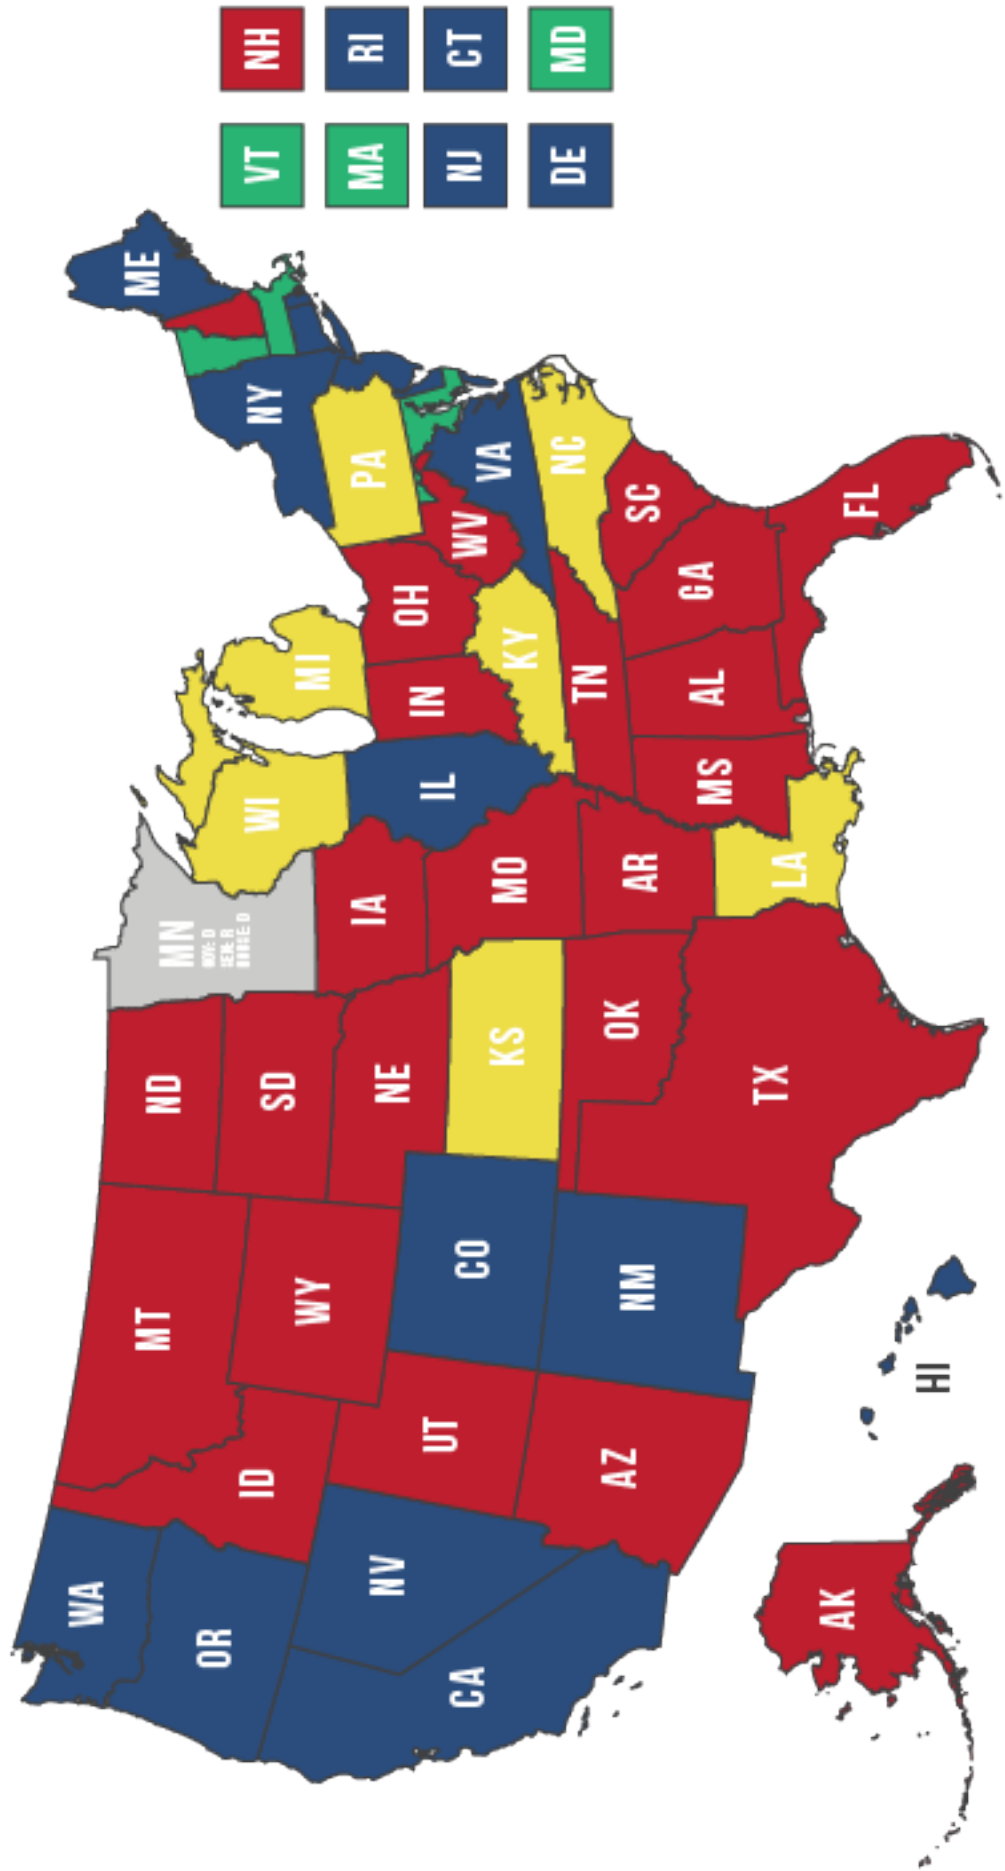

# 2021 REPUBLICAN AND DEMOCRAT CONTROL IN THE STATES

VT	NH
MA	RI
NJ	CT
DE	MD

- REPUBLICAN CONTROL OF EXECUTIVE BRANCH AND LEGISLATURE: 24 STATES
- DEMOCRAT CONTROL OF EXECUTIVE BRANCH AND LEGISLATURE: 15 STATES
- REPUBLICAN CONTROL OF EXECUTIVE BRANCH, DEMOCRAT CONTROL OF EXECUTIVE BRANCH: 7 STATES
- REPUBLICAN CONTROL OF EXECUTIVE BRANCH, DEMOCRAT CONTROL OF LEGISLATURE: 3 STATES
- SPLIT CONTROL OF STATE LEGISLATURE: 1 STATE

**POPULATION BY PARTISAN CONTROL:**  
 RED STATES: 134,766,812  
 BLUE STATES: 120,326,393  
 SPLIT CONTROL: 69,932,001 (GREEN+YELLOW+SPLIT)