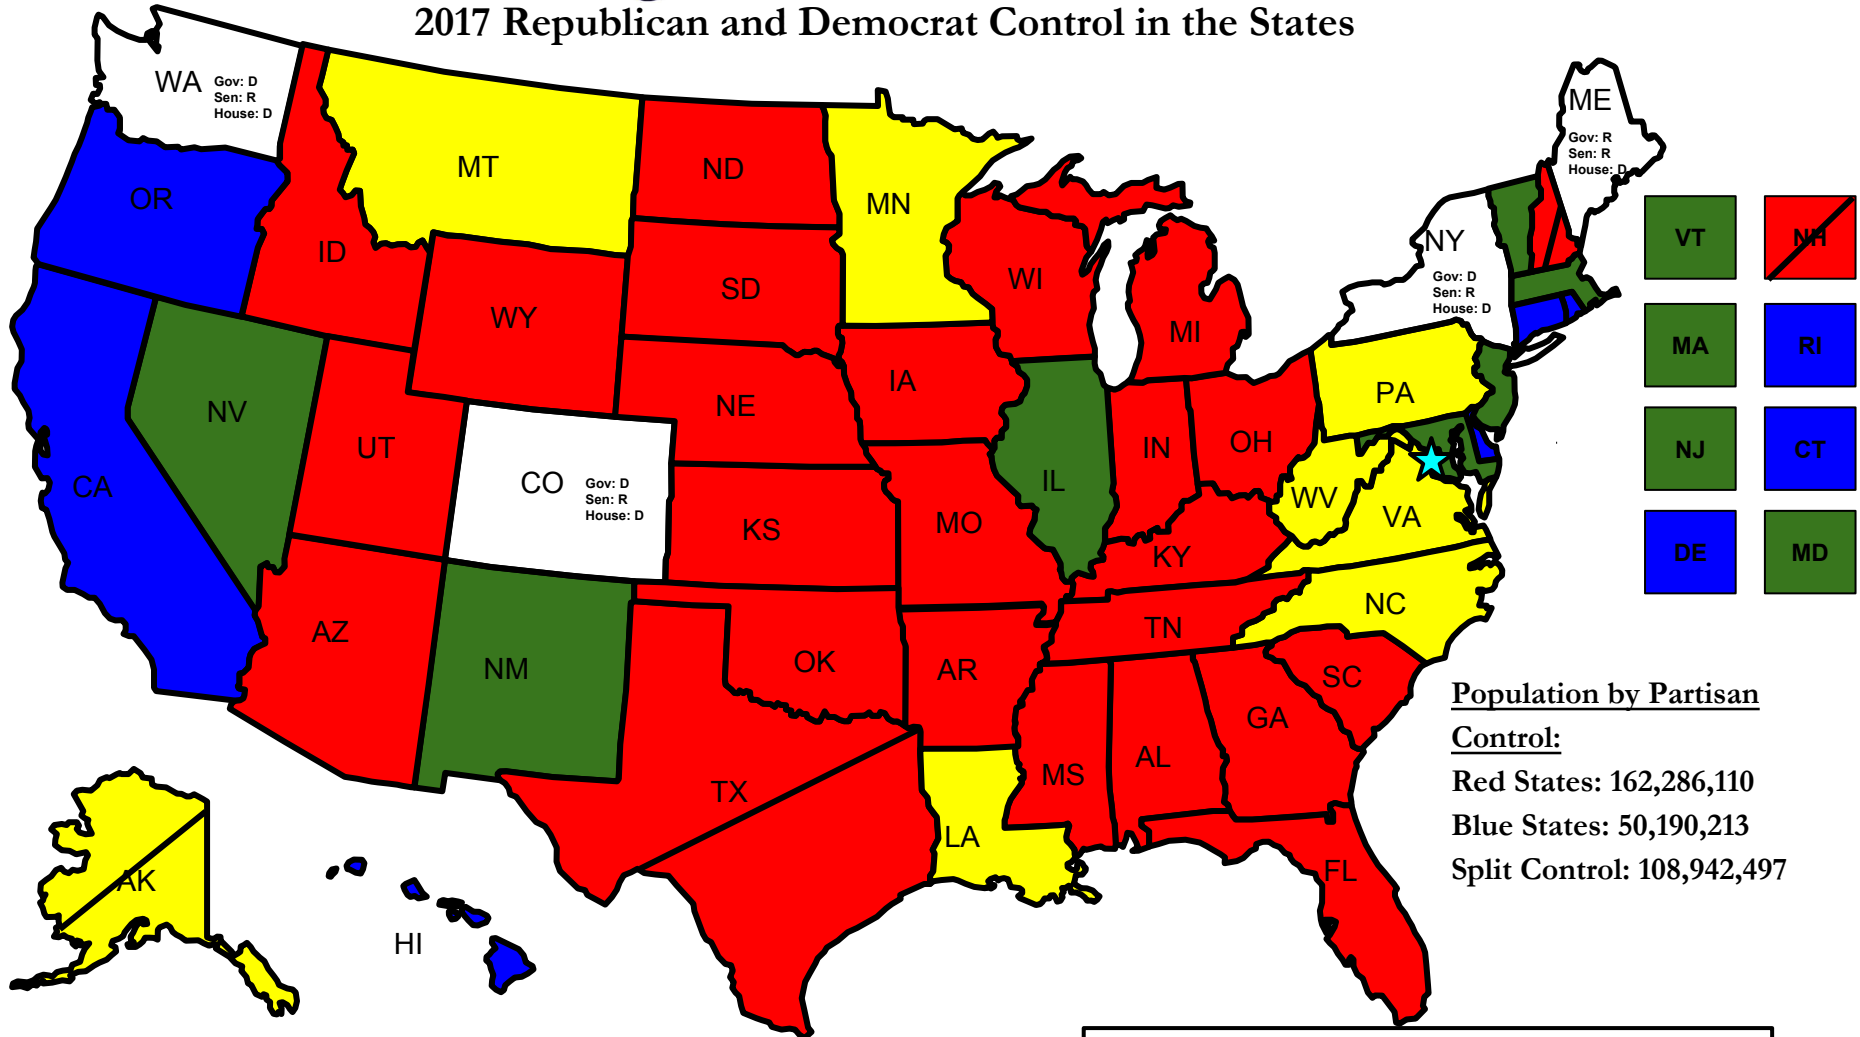

2017 Republican and Democrat Control in the States

- Republican Control of Executive Branch and Legislature: 25 states
- Democrat Control of Executive Branch and Legislature: 6 states
- Split Control of Legislature: 4 states
- Republican Control of Legislature, Democrat Control of Executive Branch: 8 states **Alaska Gov is an Independent*
- Republican Control of Executive Branch, Democrat Control of Legislature: 7 states
- Republican Speaker governs with Democratic votes