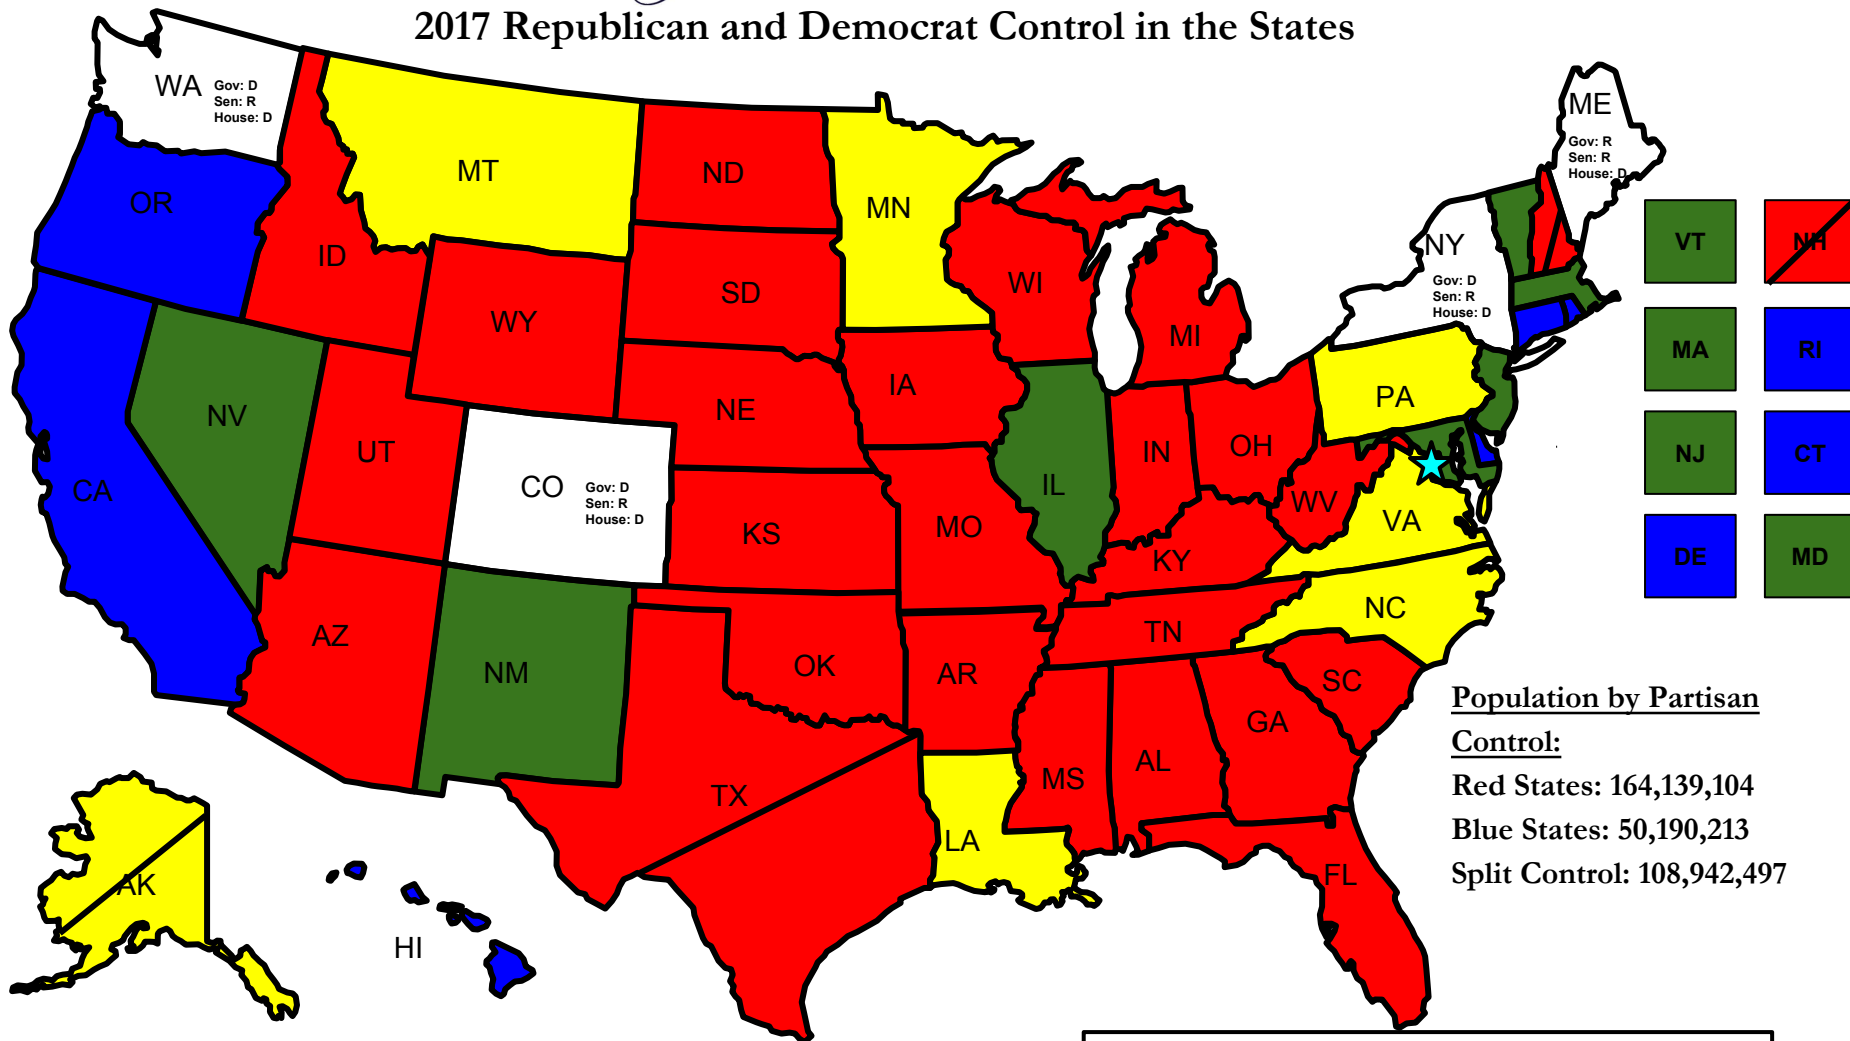

2017 Republican and Democrat Control in the States

- Republican Control of Executive Branch and Legislature: 26 states
- Democrat Control of Executive Branch and Legislature: 6 states
- Split Control of Legislature: 4 states
- Republican Control of Legislature, Democrat Control of Executive Branch: 7 states **Alaska Gov is an Independent*
- Republican Control of Executive Branch, Democrat Control of Legislature: 7 states
- "Republican" Speaker governs with Democratic votes