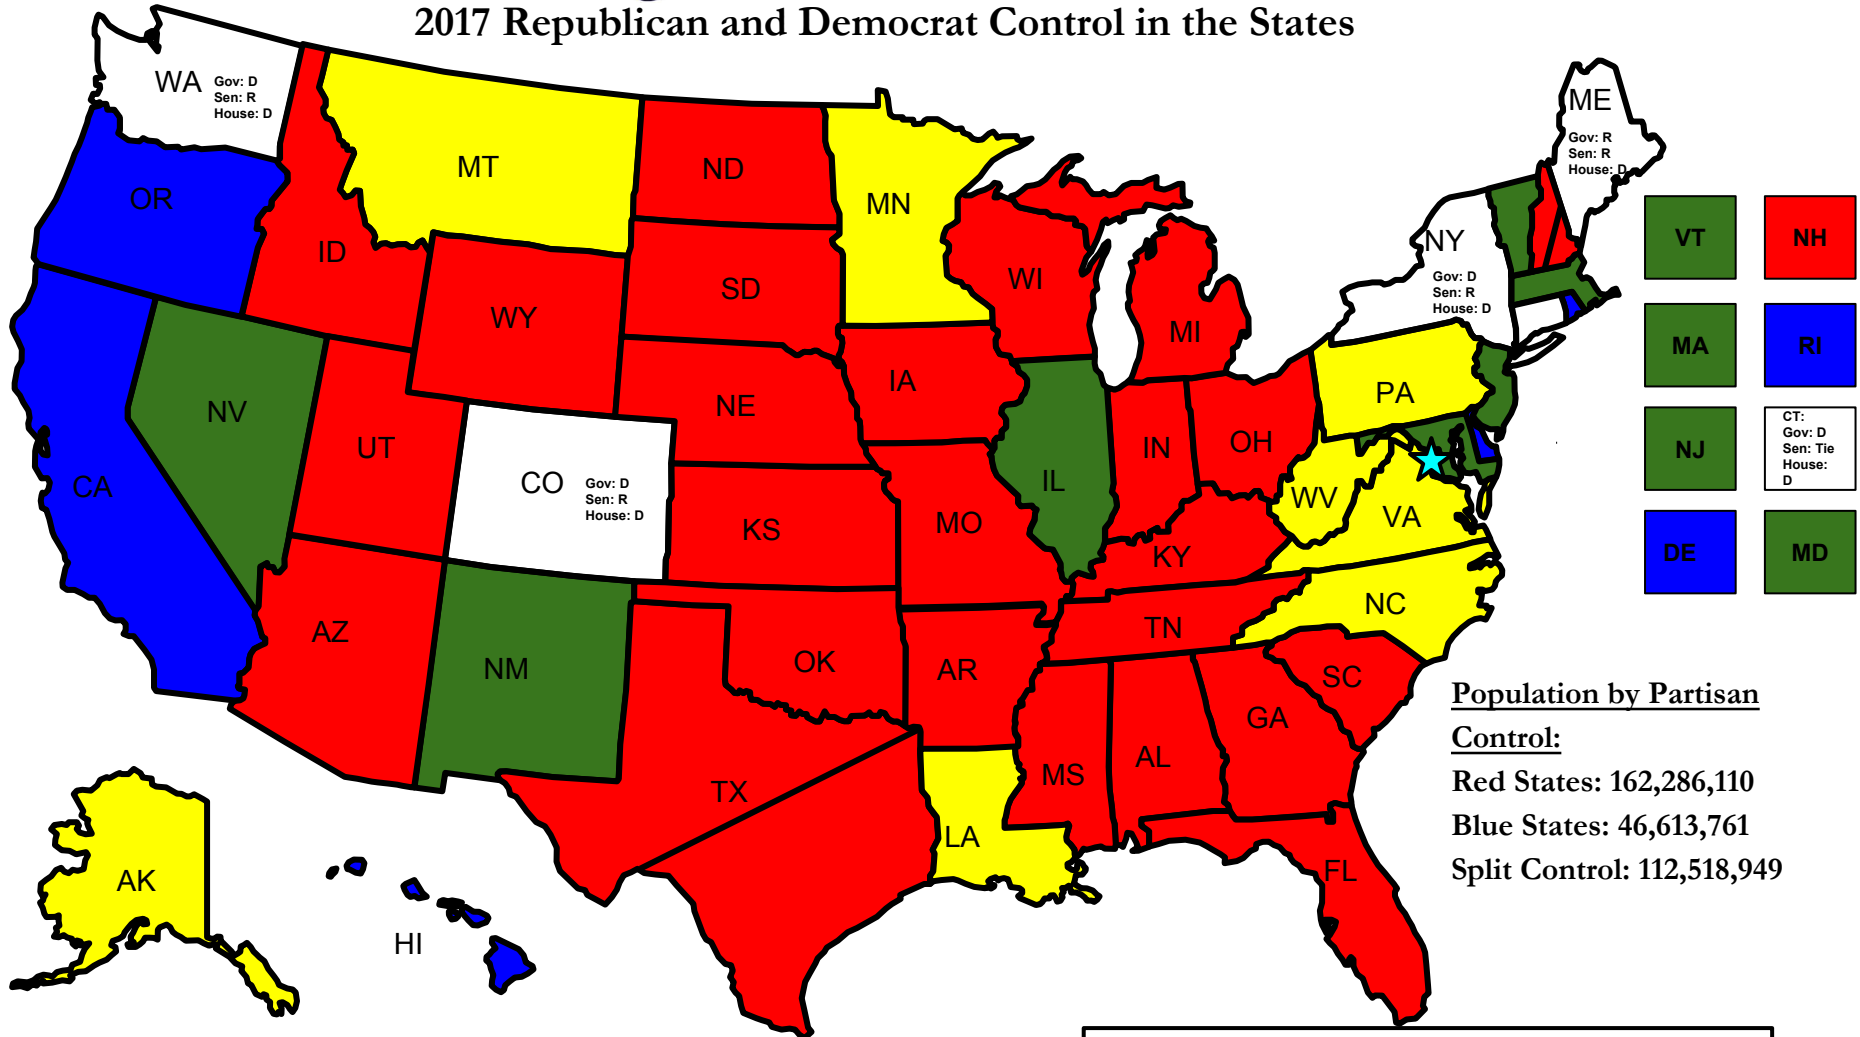

2017 Republican and Democrat Control in the States

- Republican Control of Executive Branch and Legislature: 25 states
- Democrat Control of Executive Branch and Legislature: 5 states
- Split Control of Legislature: 5 states
- Republican Control of Legislature, Democrat Control of Executive Branch: 8 states **Alaska Gov is an Independent*
- Republican Control of Executive Branch, Democrat Control of Legislature: 7 states
- Republican Speaker governs with Democratic votes